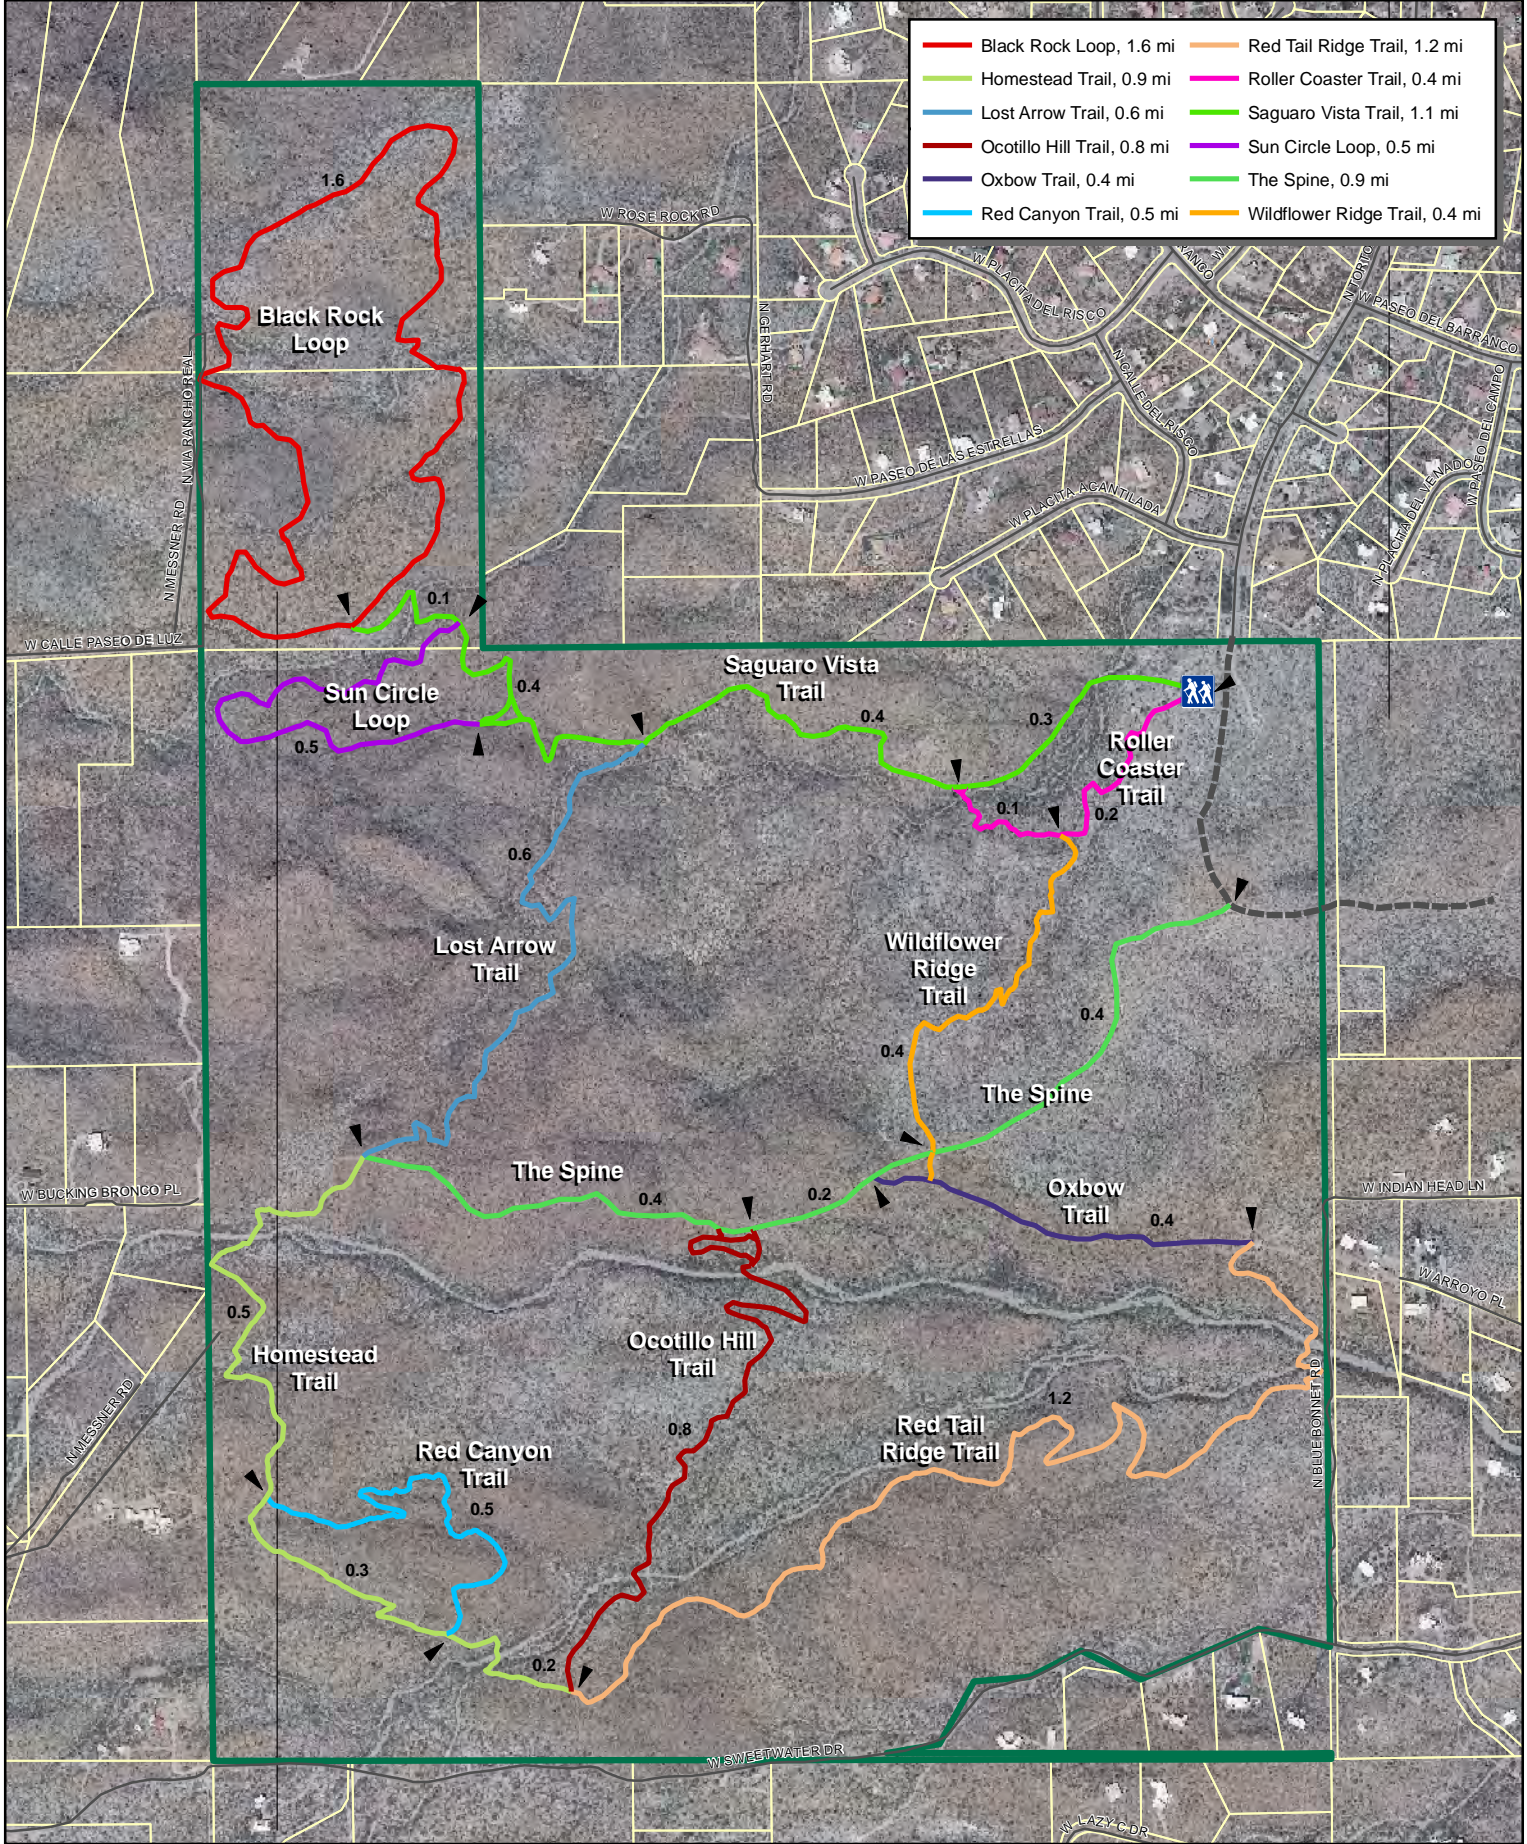

- Black Rock Loop, 1.6 mi
- Homestead Trail, 0.9 mi
- Lost Arrow Trail, 0.6 mi
- Ocotillo Hill Trail, 0.8 mi
- Oxbow Trail, 0.4 mi
- Red Canyon Trail, 0.5 mi
- Red Tail Ridge Trail, 1.2 mi
- Roller Coaster Trail, 0.4 mi
- Saguaro Vista Trail, 1.1 mi
- Sun Circle Loop, 0.5 mi
- The Spine, 0.9 mi
- Wildflower Ridge Trail, 0.4 mi

Trailhead

Sweetwater Preserve Boundary

Proposed Road

0 200 400 800 Feet