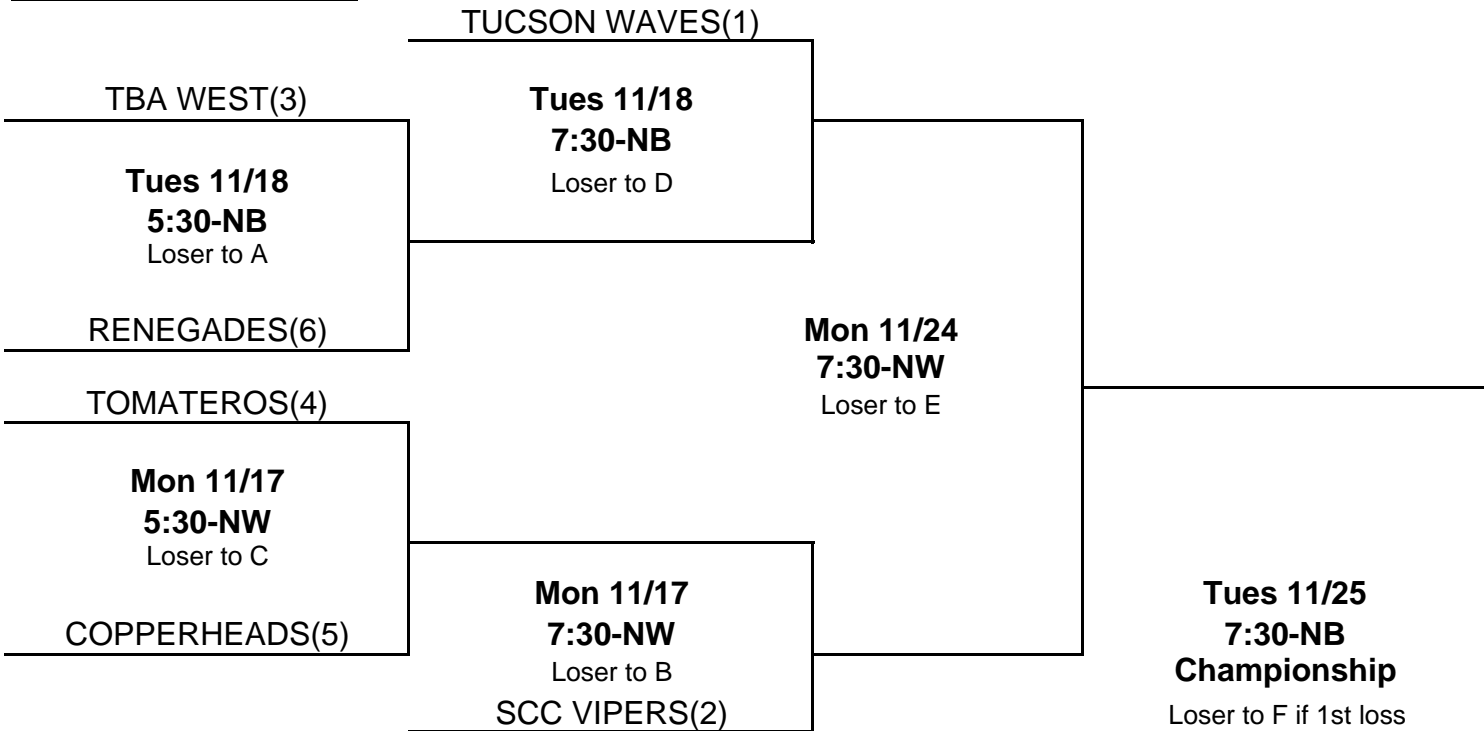

Pima County Youth Baseball Tournament

12u Division-Fall 2008

Winner's Bracket

Loser's Bracket