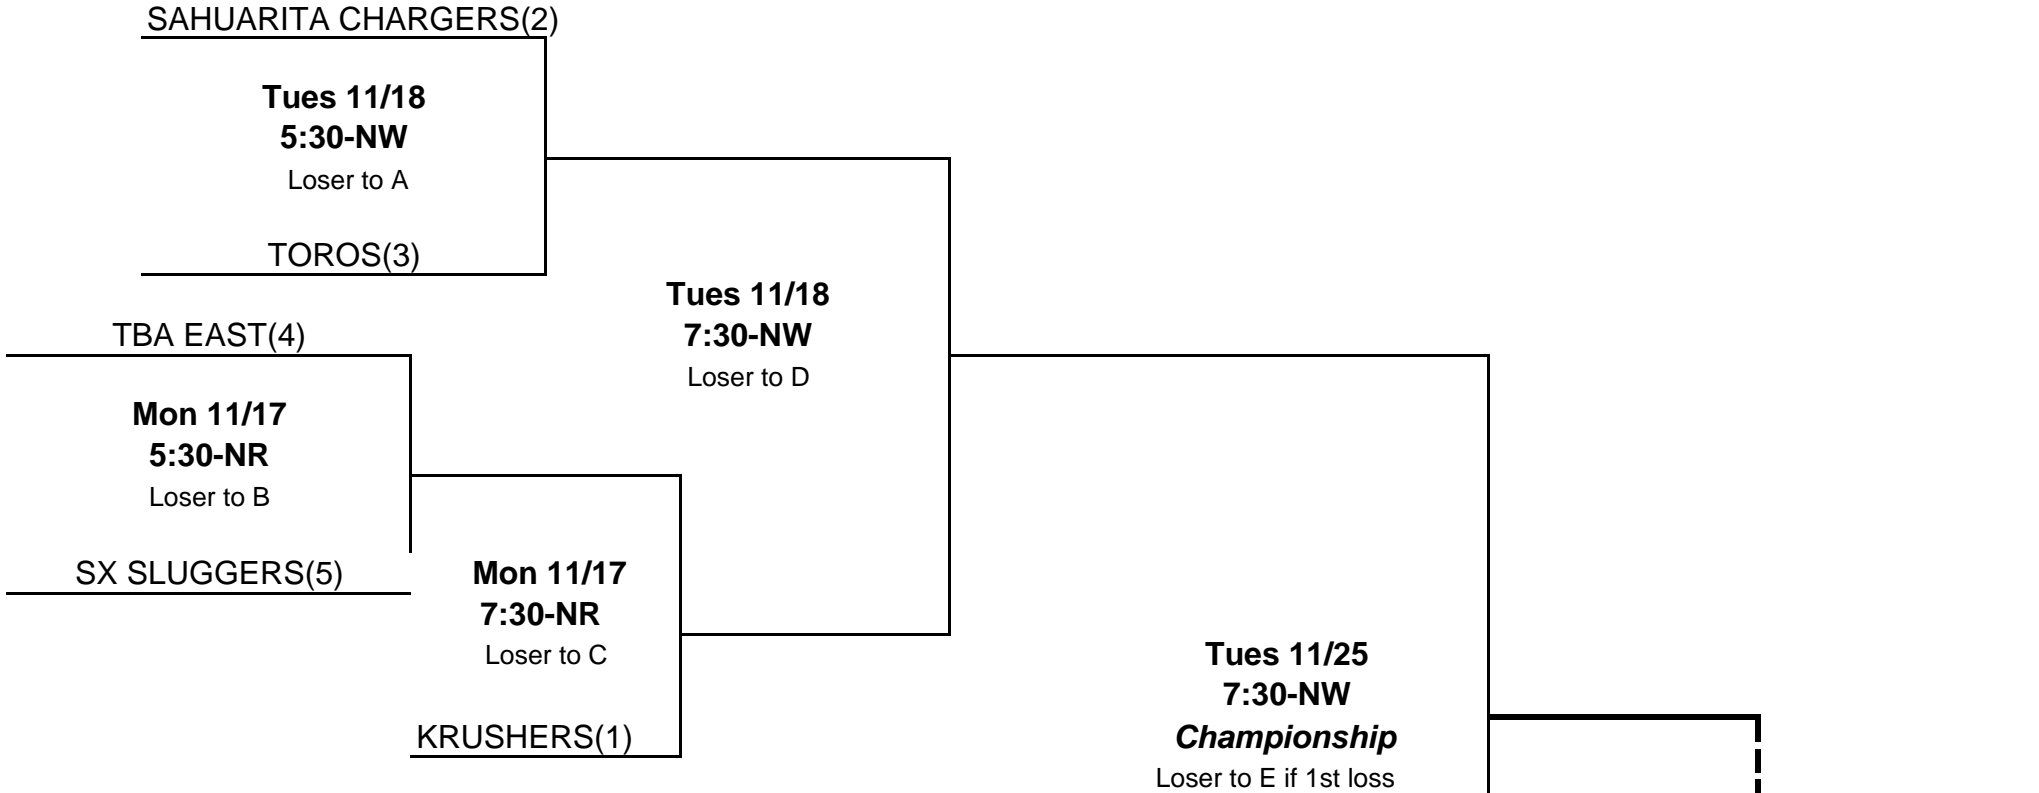

Pima County Youth Baseball Tournament

11u Division-Fall 2008

Winner's Bracket

Loser's Bracket