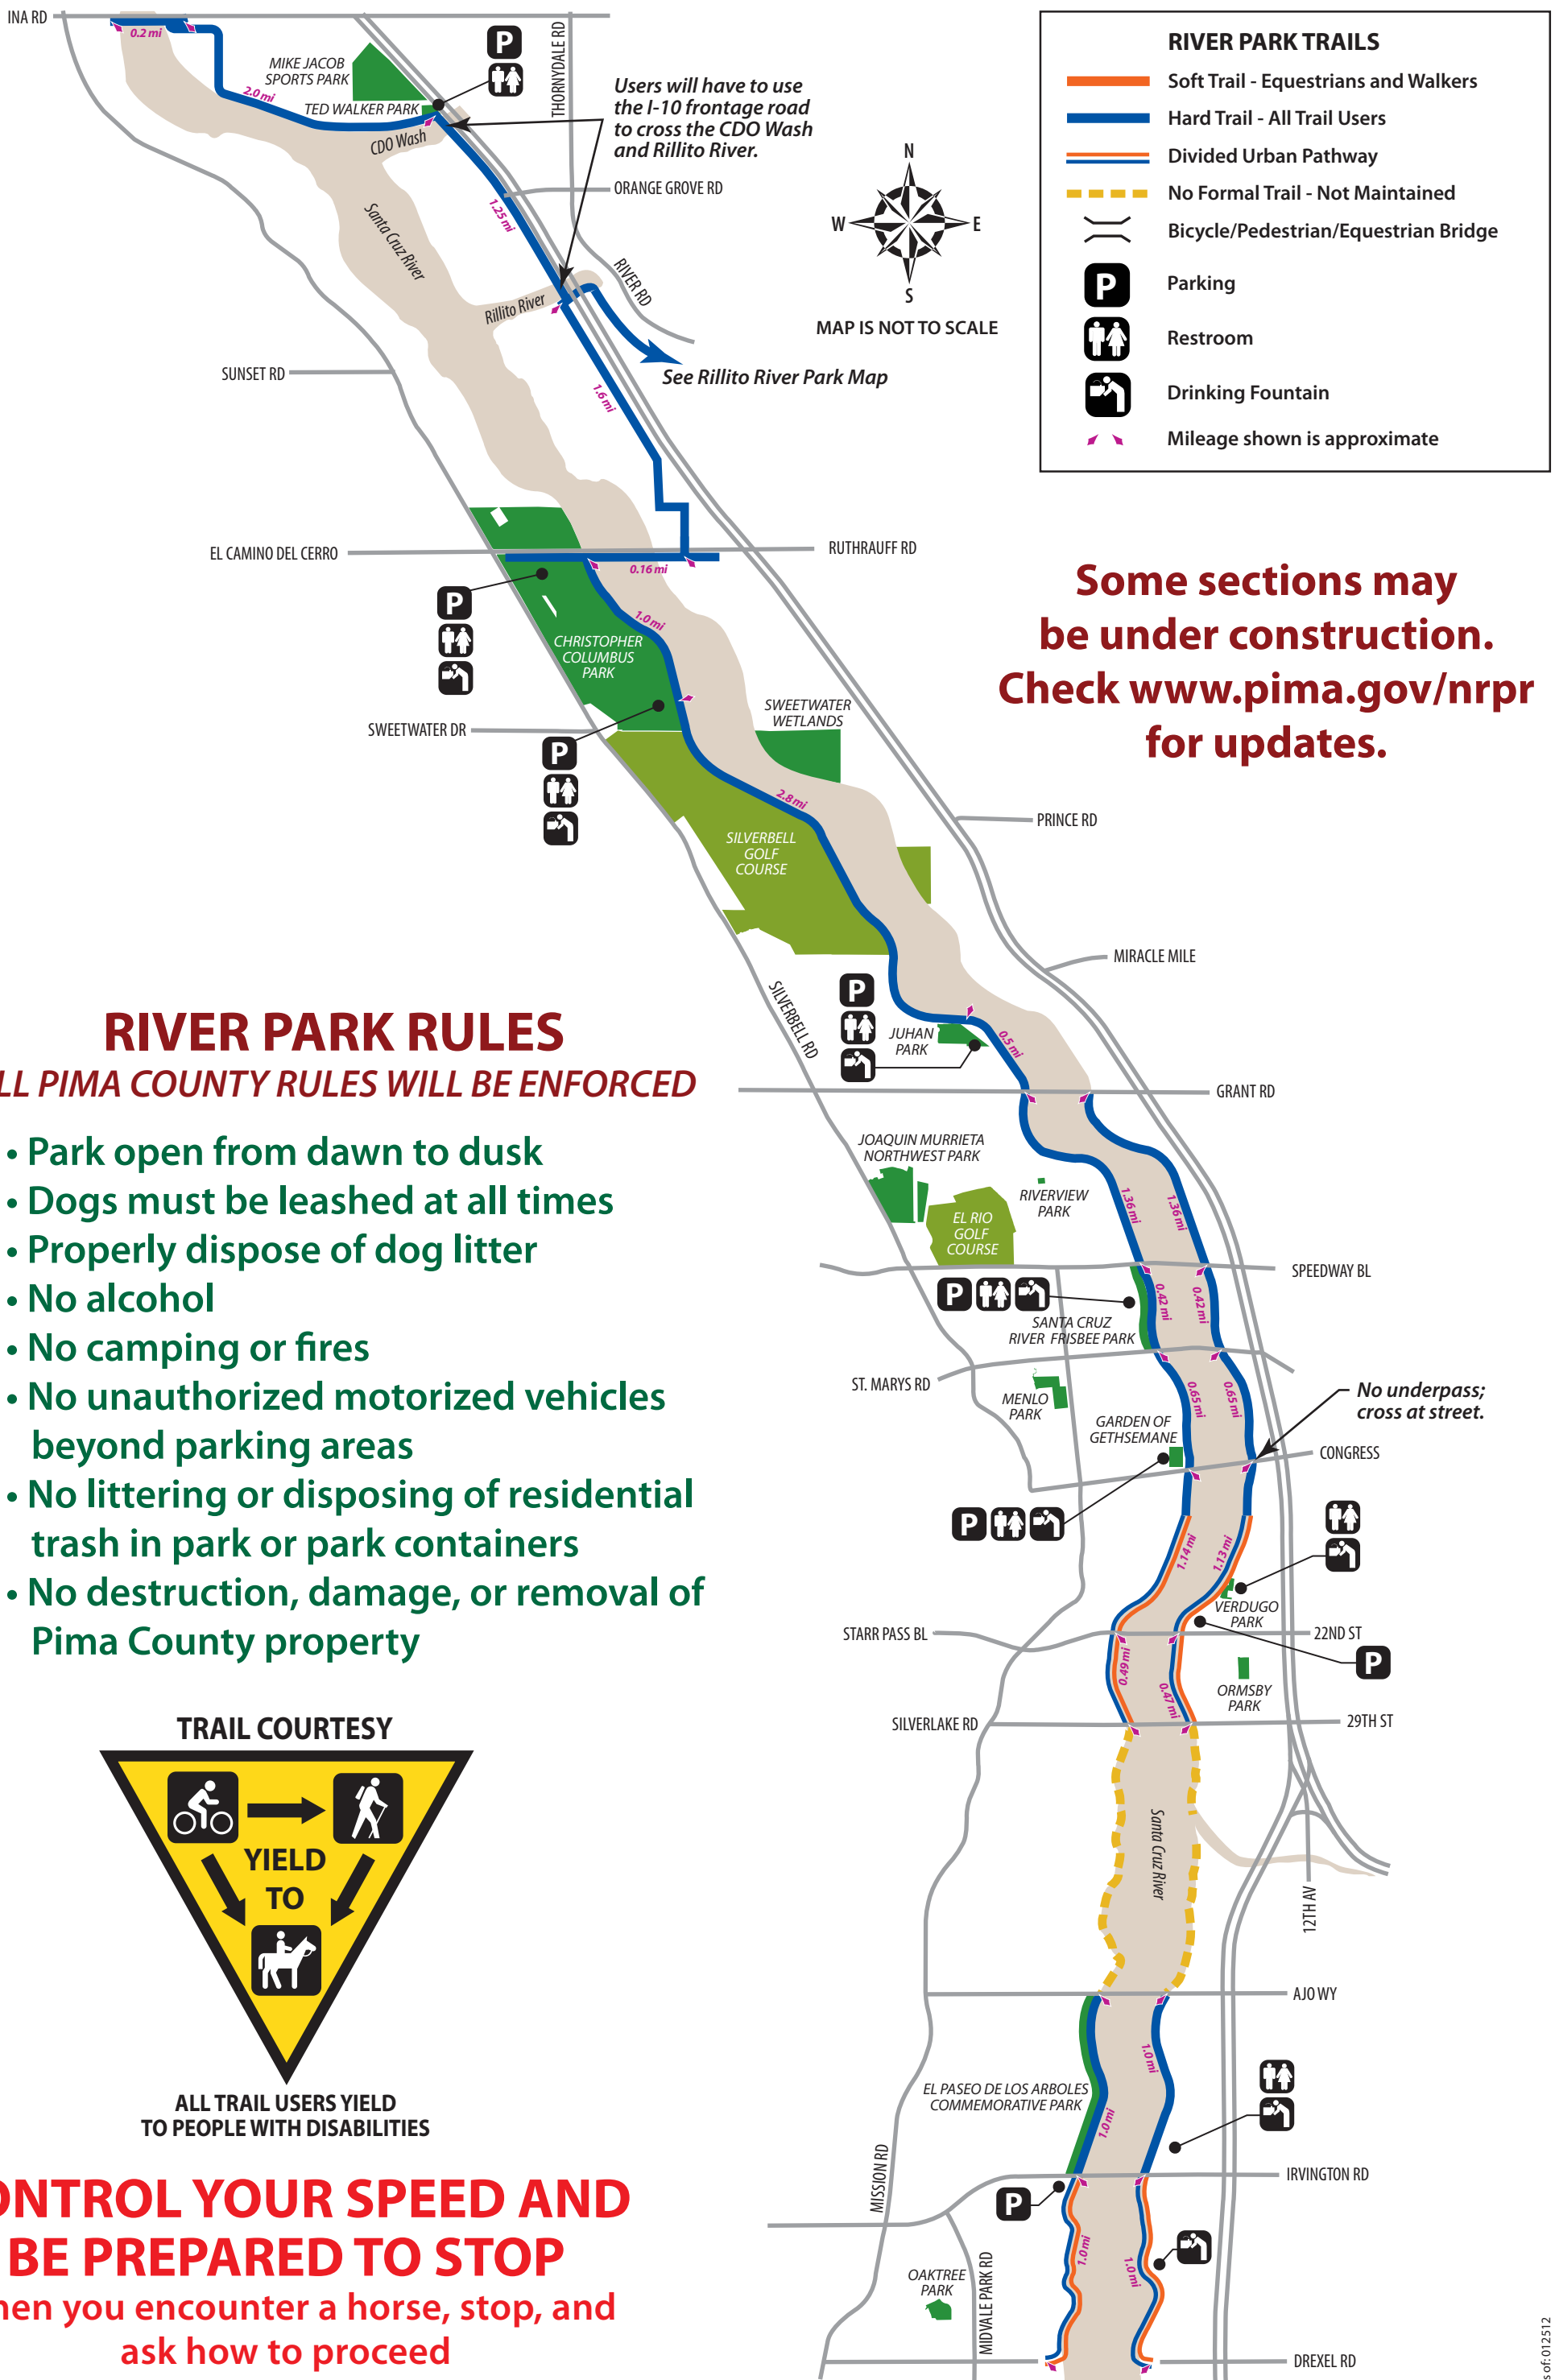

Santa Cruz River Park South

Pima County
Natural Resources,
Parks and Recreation
www.pima.gov/nrpr

Some sections may be under construction. Check www.pima.gov/nrpr for updates.

RIVER PARK RULES

ALL PIMA COUNTY RULES WILL BE ENFORCED

- Park open from dawn to dusk
- Dogs must be leashed at all times
- Properly dispose of dog litter
- No alcohol
- No camping or fires
- No unauthorized motorized vehicles beyond parking areas
- No littering or disposing of residential trash in park or park containers
- No destruction, damage, or removal of Pima County property

TRAIL COURTESY

ALL TRAIL USERS YIELD TO PEOPLE WITH DISABILITIES

CONTROL YOUR SPEED AND BE PREPARED TO STOP

When you encounter a horse, stop, and ask how to proceed