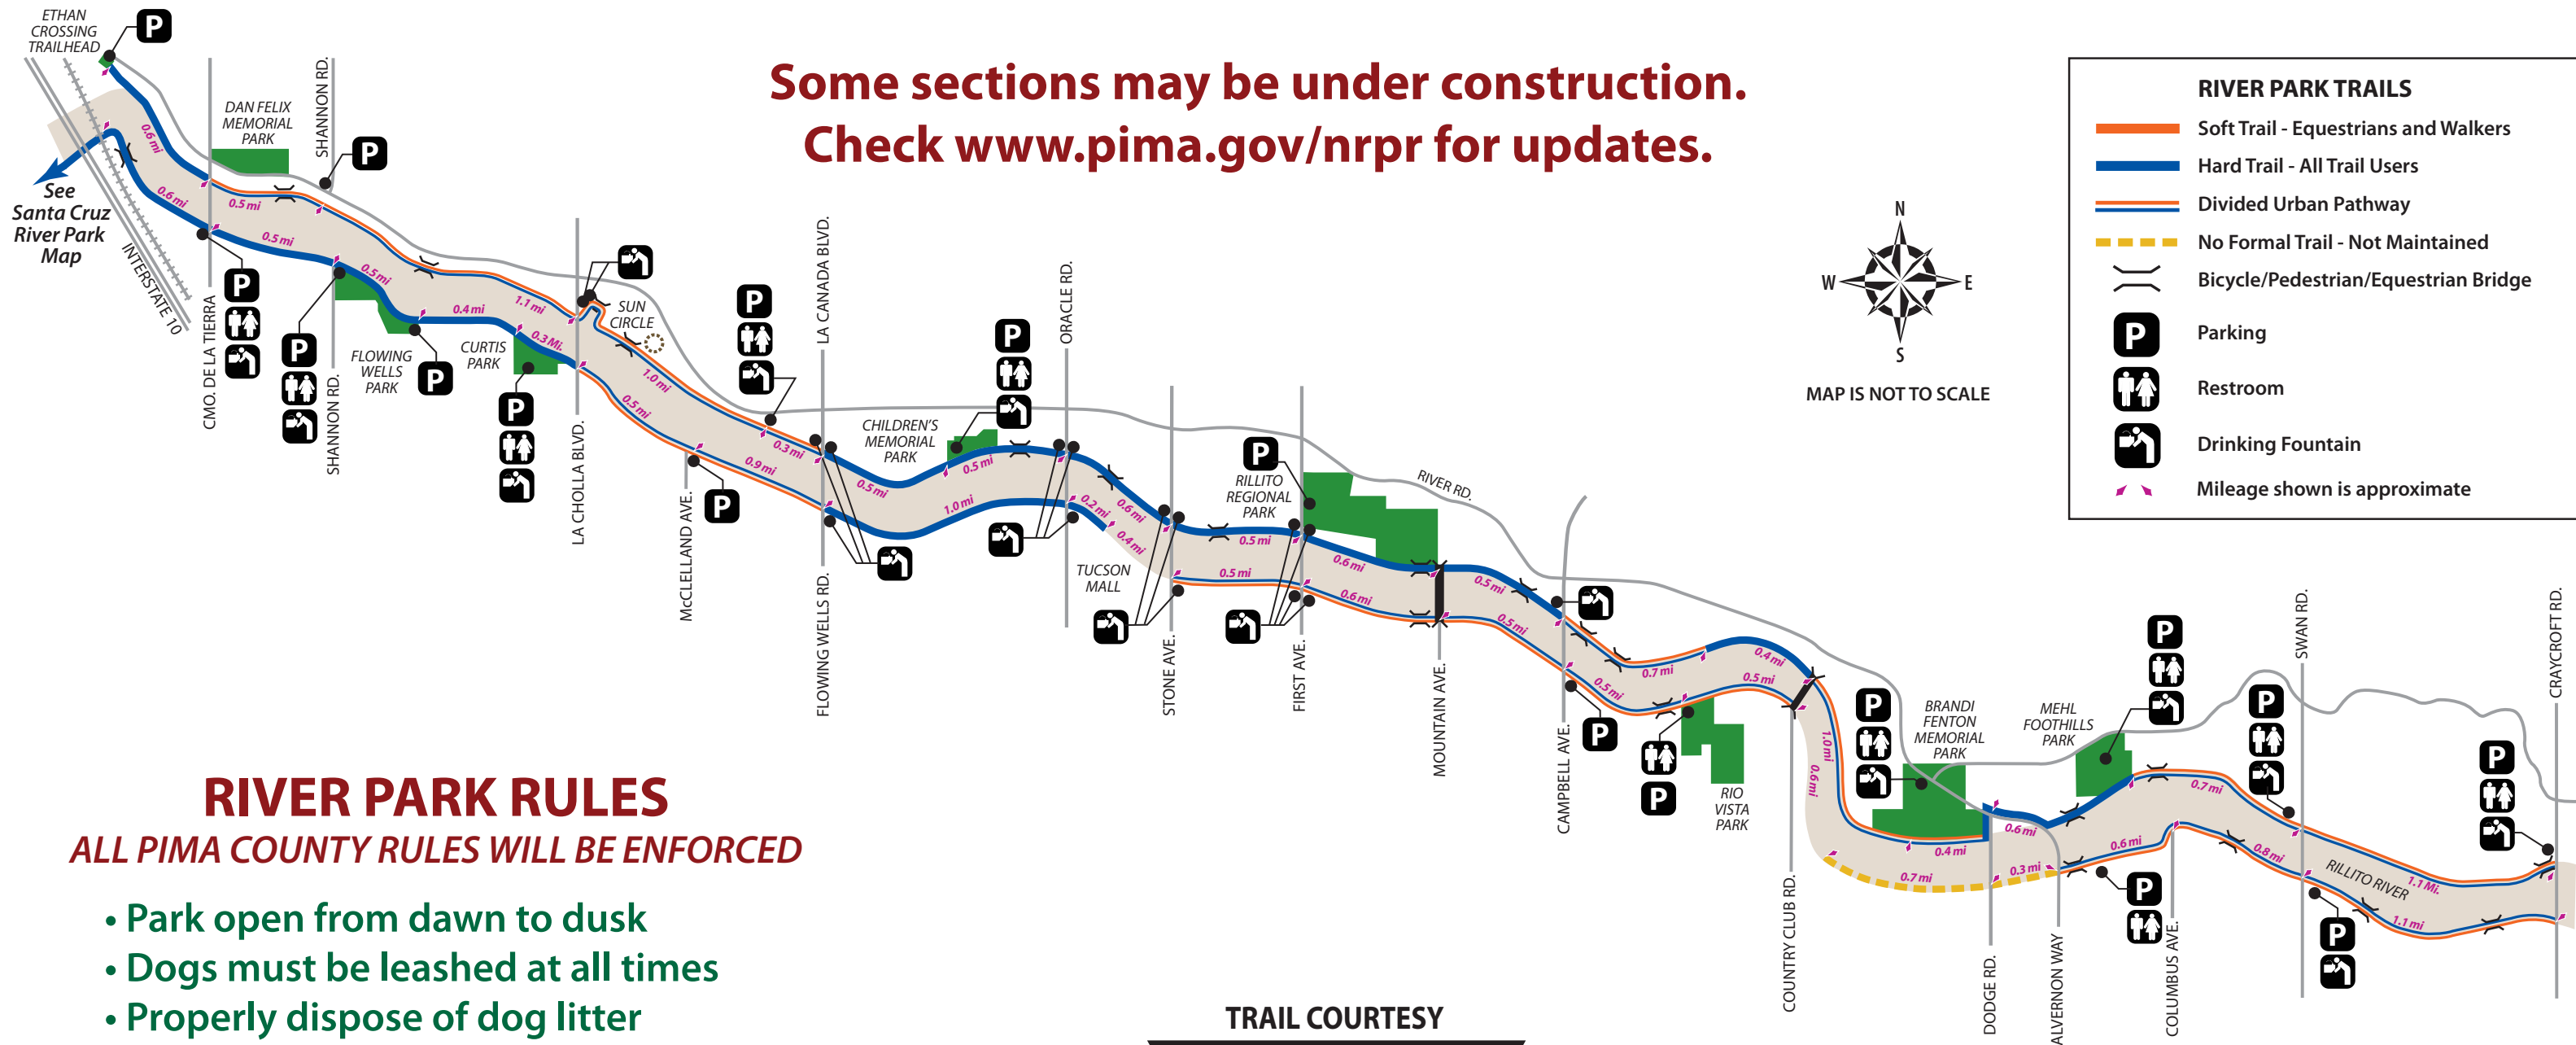

Rillito River Park

**Some sections may be under construction.
Check www.pima.gov/nrpr for updates.**

RIVER PARK RULES

ALL PIMA COUNTY RULES WILL BE ENFORCED

- Park open from dawn to dusk
- Dogs must be leashed at all times
- Properly dispose of dog litter
- No alcohol
- No camping or fires
- No unauthorized motorized vehicles beyond parking areas
- No littering or disposing of residential trash in park or park containers
- No destruction, damage, or removal of Pima County property

TRAIL COURTESY

ALL TRAIL USERS YIELD TO PEOPLE WITH DISABILITIES

CONTROL YOUR SPEED AND BE PREPARED TO STOP
When you encounter a horse, stop, and ask how to proceed